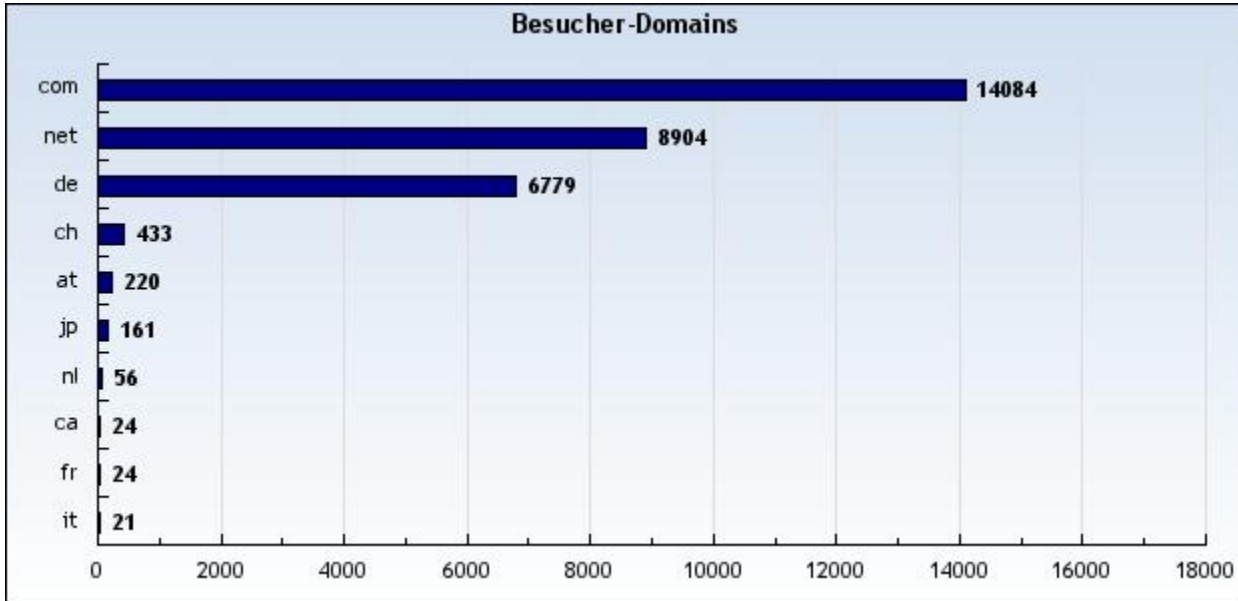

Statistik: Besucher-Domains
Auswertung: berufserkrankungen-siegerland.de
Zeitraum: vom 1. Januar 2007 bis 31. Dezember 2007

vom 1. Januar 2007 bis 31. Dezember 2007

vom 1. Januar 2007 bis 31. Dezember 2007

Platz	Besucher-Domains	Anzahl	%
1	com - commercial, for-profit organizations	14.084	45.61%
2	net - network infrastructure machines and organizations	8.904	28.83%
3	de - Deutschland	6.779	21.95%
4	ch - Switzerland (Confederation of)	433	1.40%
5	at - Austria	220	0.71%
6	jp - Japan	161	0.52%
7	nl - Netherlands (Kingdom of the)	56	0.18%
8	ca - Canada	24	0.08%
9	fr - France	24	0.08%
10	it - Italy	21	0.07%
11	pl - Poland (Republic of)	19	0.06%
12	lu - Luxembourg	13	0.04%
13	be - Belgium	12	0.04%
14	cz - Czech Republic	9	0.03%
15	tr - Turkey	9	0.03%
16	edu - 4-year, degree granting colleges/universities	8	0.03%
17	se - Sweden	8	0.03%
18	dk - Denmark	7	0.02%
19	gr - Greece	7	0.02%
20	br - Brazil (Federative Republic of)	6	0.02%
21	uk - United Kingdom	6	0.02%
22	au - Australia	5	0.02%
23	ie - Ireland	5	0.02%
24	mil - US military	5	0.02%
25	org - miscellaneous, usually non-profit, organizations	5	0.02%
26	es - Spain	4	0.01%
27	hr - Croatia (Republic of)	4	0.01%
28	hu - Hungary (Republic of)	4	0.01%
29	ro - Romania	4	0.01%
30	bg - Bulgaria (Republic of)	3	0.01%
31	fi - Finland	3	0.01%
32	no - Norway	3	0.01%
33	eu -	2	0.01%
34	li - Liechtenstein (Principality of)	2	0.01%